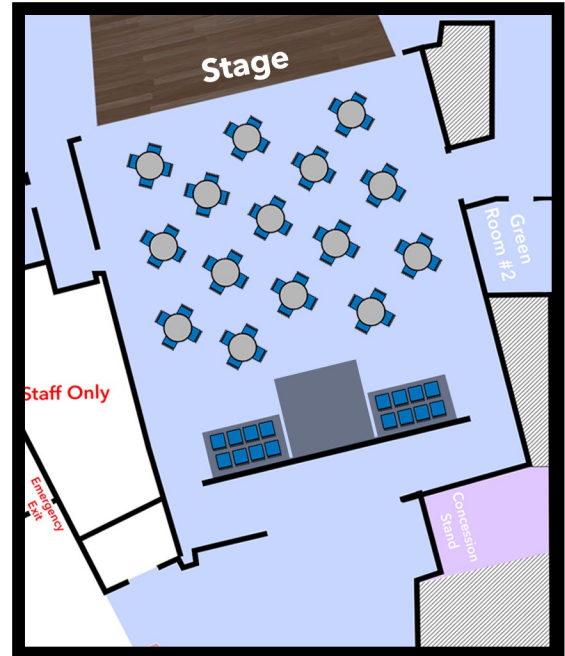

THEATER SEATING OPTIONS

OFFICIAL PARTNER
TEXAS TRUST
 CREDIT UNION

Theater Chairs

18 Seats x 6 Rows = Up to 108 total seats.
 2 Suites: Seats up to 8 each
 Max Capacity: 124 Total

Rounds & Chairs

Maximum Tables :15 | Maximum Chairs: 60
 2 Suites: Seats up to 8 each
 Max Capacity: 76 Total

Hollow Square

12 Tables - Max Capacity: 36

Classroom Setup

9 Tables - Max Capacity: 27