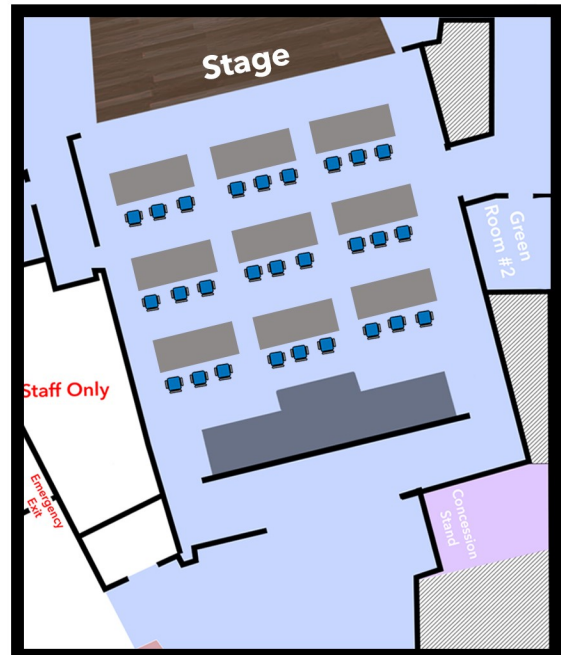

THEATER SEATING OPTIONS

OFFICIAL PARTNER
TEXAS TRUST
 CREDIT UNION

Theater Chairs

18 Seats x 6 Rows = Up to 108 total seats.
 2 Suites: Seats up to 8 each
 Max Capacity: 124 Total

Rounds & Chairs

Maximum Tables :15 | Maximum Chairs: 60
 2 Suites: Seats up to 8 each
 Max Capacity: 76 Total

Hollow Square

12 Tables - Max Capacity: 36

Classroom Setup

9 Tables - Max Capacity: 27