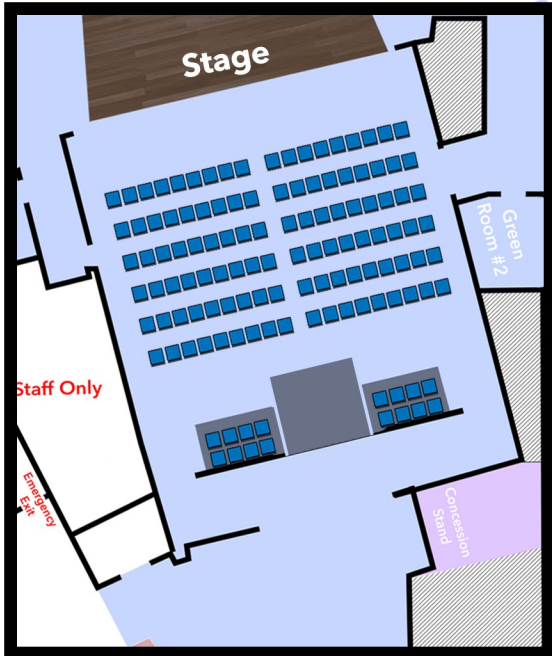

THEATER SEATING OPTIONS

OFFICIAL PARTNER
TEXAS TRUST
 CREDIT UNION

Theater Chairs

18 Seats x 6 Rows = Up to 108 total seats.
 2 Suites: Seats up to 8 each
 Max Capacity: 124 Total

Rounds & Chairs

Maximum Tables :15 | Maximum Chairs: 60
 2 Suites: Seats up to 8 each
 Max Capacity: 76 Total

Hollow Square

12 Tables - Max Capacity: 36

Classroom Setup

9 Tables - Max Capacity: 27