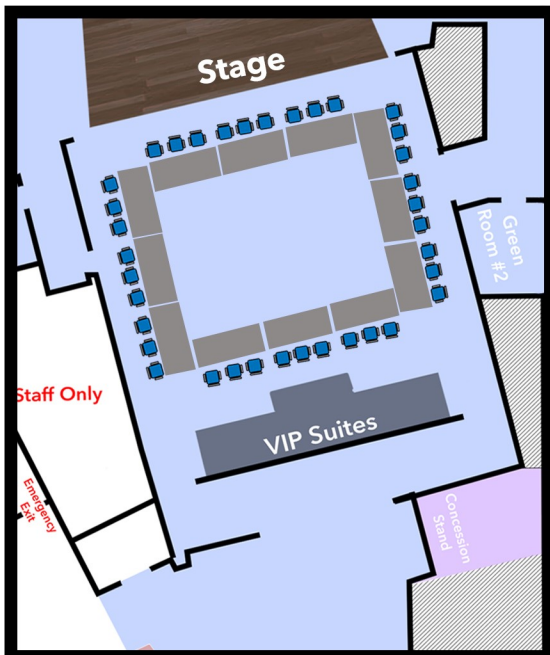

THEATER SEATING OPTIONS

OFFICIAL PARTNER
TEXAS TRUST
 CREDIT UNION

Theater Chairs

18 Seats x 6 Rows = Up to 108 total seats.
 2 Suites: Seats up to 8 each
 Max Capacity: 124 Total

Rounds & Chairs

Maximum Tables :15 | Maximum Chairs: 60
 2 Suites: Seats up to 8 each
 Max Capacity: 76 Total

Hollow Square

12 Tables - Max Capacity: 36

Classroom Setup

9 Tables - Max Capacity: 27